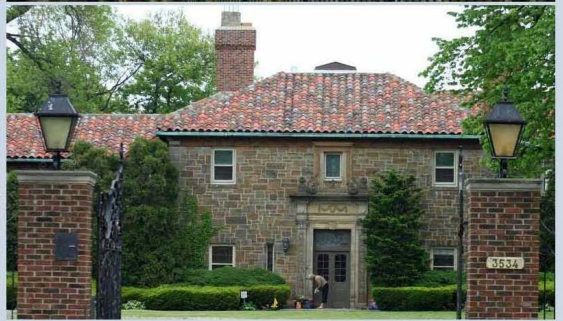

Historic Milwaukee Presents

Spaces & Traces

Village of Shorewood

May 18, 9am to 5pm

Experience these amazing Shorewood homes!

Historic Milwaukee's annual neighborhood open house event is finally here!

4430 N. Lake Drive

Built in 1926

4163 N. Stowell

Built in 1917

3525 N. Lake Drive

Built in 1926-27

3534 N. Lake Drive

Built in 1926-27